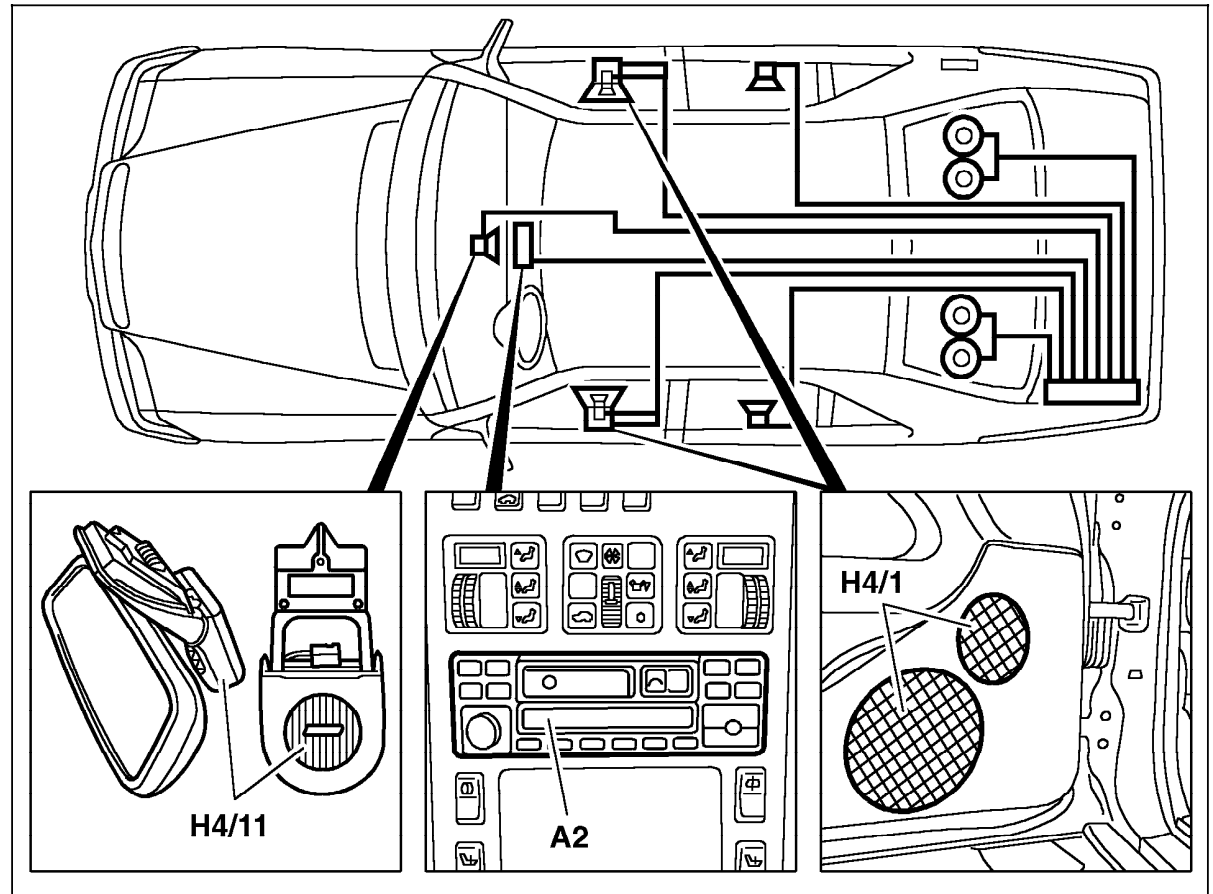

Electrical Test Program – Component Locations

Loudspeaker Components in Front Passenger Compartment (Sedan)

Figure 1

- A2 Radio
- H4/1 Left front door speaker group
- H4/2 Right front door speaker group (not shown)
- H4/11 Center fill tweeter speaker

P82-7026-57

Electrical Test Program – Component Locations

Loudspeaker Components in Rear Passenger Compartment (Sedan)

Figure 2

- H4/3 Left rear door speaker
- H4/4 Right rear door speaker (not shown)
- H4/7 Left rear speaker group
- H4/8 Left rear speaker group (not shown)
- N40/3 Left/right audio power amplifier